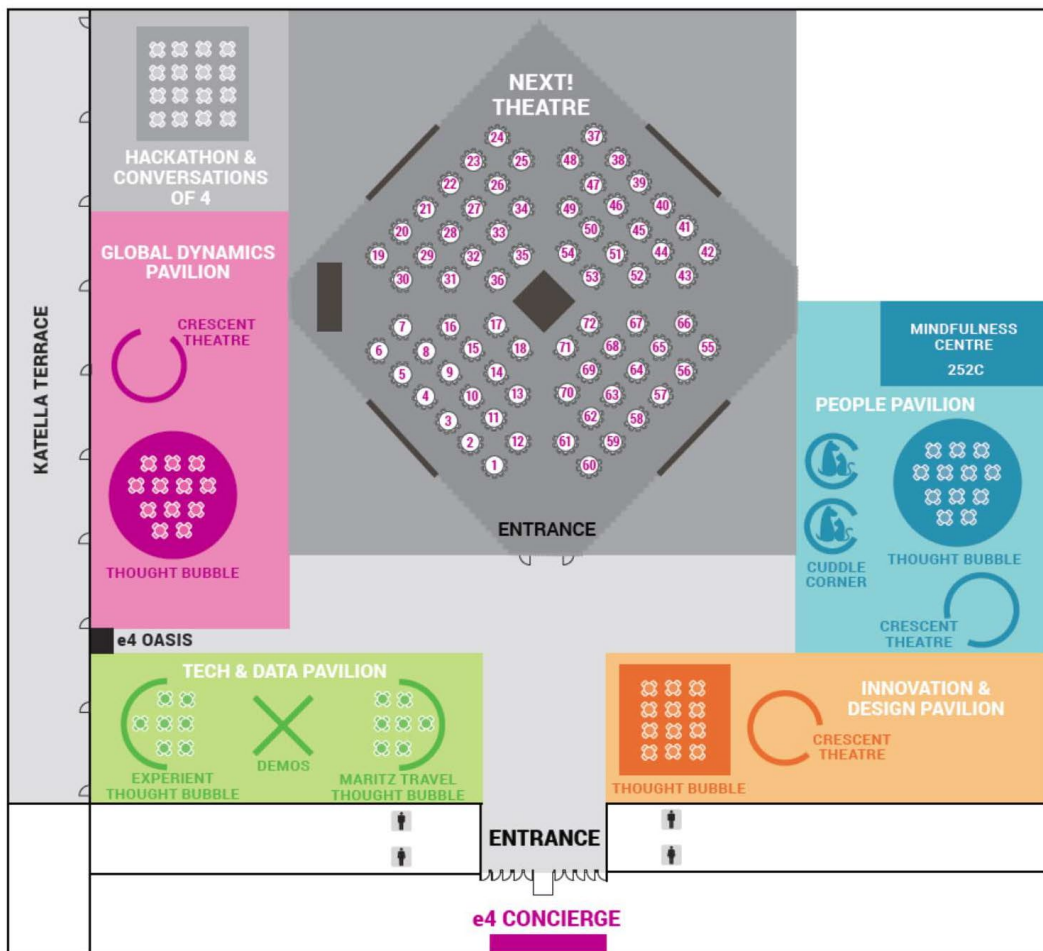

WORK HARD PLAY HARD.
WITH M&A

Exhibit Halls

General Sessions

I felt proud when I...

Right thing

BEING PRESSED BY A CLIENT TO DO SOMETHING METACRICAL BUT STOOD FIRM IN DOING THE RIGHT THING

embodied transformational change by motivating and inspiring through organizational structure

didn't have excessive creative myself over the years - the goal is a personal/professional purpose

Gallery Talk 5

04:15
2015

CULTURE

BASH

04:15
2015

E4

From this → to this!

WHAT'S SIX?

Register, sign in, sign in with Facebook

TOPICS | TEENS | SCHOOLS | COMMUNITY | STORE

SAY IT IN SIX ONE LIFE, SIX WORDS, WHAT'S YOURS?

AUG 11, 2014

THE DAILY SIX

Seeking subject to complete life sentence.

by AQZKIN

SAY IT

00 pm

11:20 AM
Monday, August 3, 2015

94.9°F

Moisture: 38%

1 Film & Porter
Liberty Rooms
To Austin Convention Center

e4 2015 ADMIT ONE